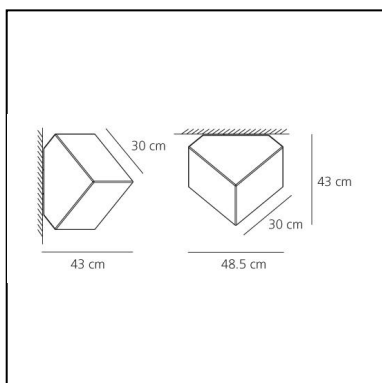

LUMINAIRE

- Watt: **23W**
- Voltage: **220V-240V**
- Delivered lumens output: **1061lm**
- CCT: **4000K**
- Efficiency: **71%**
- Efficacy: **46.13lm/W**
- CRI: **0**

Notes

The IP 65 degree of protection makes it also suitable for outdoor application.

DESCRIPTION

Wall support in thermoplastic resin; diffuser in thermoplastic material. Ability to mount LED light source E27 (LED light source not included).

PRODUCT CODE: 1293010A

FEATURES

- Article Code: **1293010A**
- Colour: **White**
- Installation: **CeilingWall**
- Material: **Technopolymer**
- Series: **Design Collection**
- Environment: **Indoor**
- Area contract: **Hospitality, Residential**
- Emission: **Diffused**
- design by: **Alessandro Mendini**

DIMENSIONS

- Width: **cm 48.5**
- Height: **cm 43**
- Impact Resistance: **N/D**
- Glow Wire Test: **750°C**

NOT INCLUDED SOURCES

- Category: **FLUO**
- Number: **1**
- Lbs: **Tc-tse**
- Watt: **23W**
- Socket: **E27**
- Color Rendering: **1b**
- Color temperature (K): **2700K**

ALTERNATIVE SOURCES