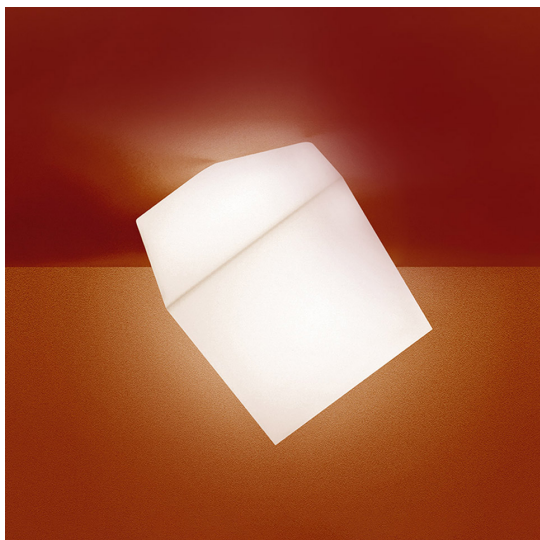

Edge 30 - Wall/Ceiling

Alessandro Mendini

IP65   Dimmerable: 

LUMINAIRE

- Watt: **23W**
- Voltage: **220V-240V**
- Delivered lumens output: **1061lm**
- CCT: **4000K**
- Efficiency: **71%**
- Efficacy: **46.13lm/W**
- CRI: **0**

Notes

The IP 65 degree of protection makes it also suitable for outdoor application.

DESCRIPTION

Wall support in thermoplastic resin; diffuser in thermoplastic material. Ability to mount LED light source E27 (LED light source not included).

PRODUCT CODE: 1293010A

FEATURES

- Article Code: **1293010A**
- Colour: **White**
- Installation: **CeilingWall**
- Material: **Technopolymer**
- Series: **Design Collection**
- Environment: **Indoor**
- Area contract: **Hospitality, Residential**
- Emission: **Diffused**
- design by: **Alessandro Mendini**